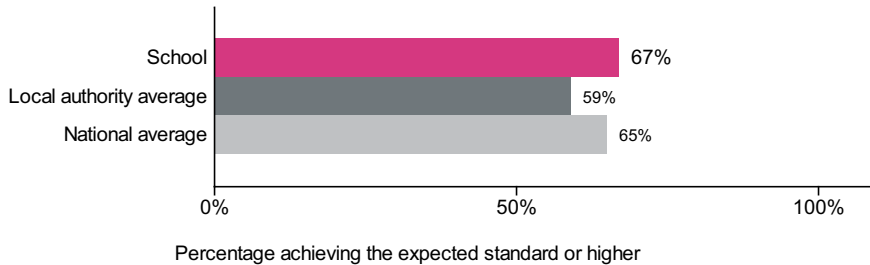

All Saints Church of England Primary School (URN: 105829)

Key stage 2

This is provisional data for 2018/19. CLA data is not currently available, so we are not publishing breakdowns of data such as disadvantaged which appeared previously. This information will be included in the revised release.

Also, any amendments made to this school's data will be reflected when we re-publish the data in a few months. National and local authority benchmarks may also change. Until these changes take effect, you may see differences between data on ASP and Compare school and college performance.

Progress in reading, writing and maths

Reading

Number of pupils = 29

Pupils with adjusted scores = 0

Confidence interval
-2.8 to 1.6

Writing

Number of pupils = 29

Pupils with adjusted scores = 0

Confidence interval
-3.1 to 1.1

Maths

Number of pupils = 29

Pupils with adjusted scores = 0

Confidence interval
-1.3 to 2.7

Reading, writing and maths combined

Percentage of pupils achieving the expected standard or higher

Number of pupils = 30