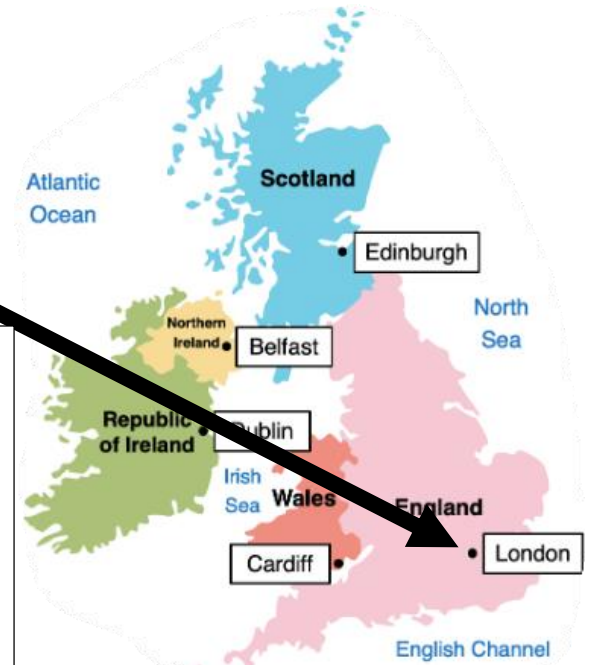

London

Queen Victoria
(1819-1901)

She was Queen (reigned) for 63 years
She was 18 when she became Queen

She had 9 children

The Victorian age was named after her time when she was Queen

Queen Elizabeth II
(1926-present)

Big Ben and the Houses of Parliament

Tower of London

London Eye

The Underground

Physical feature of London
(naturally made by Earth)

River Thames